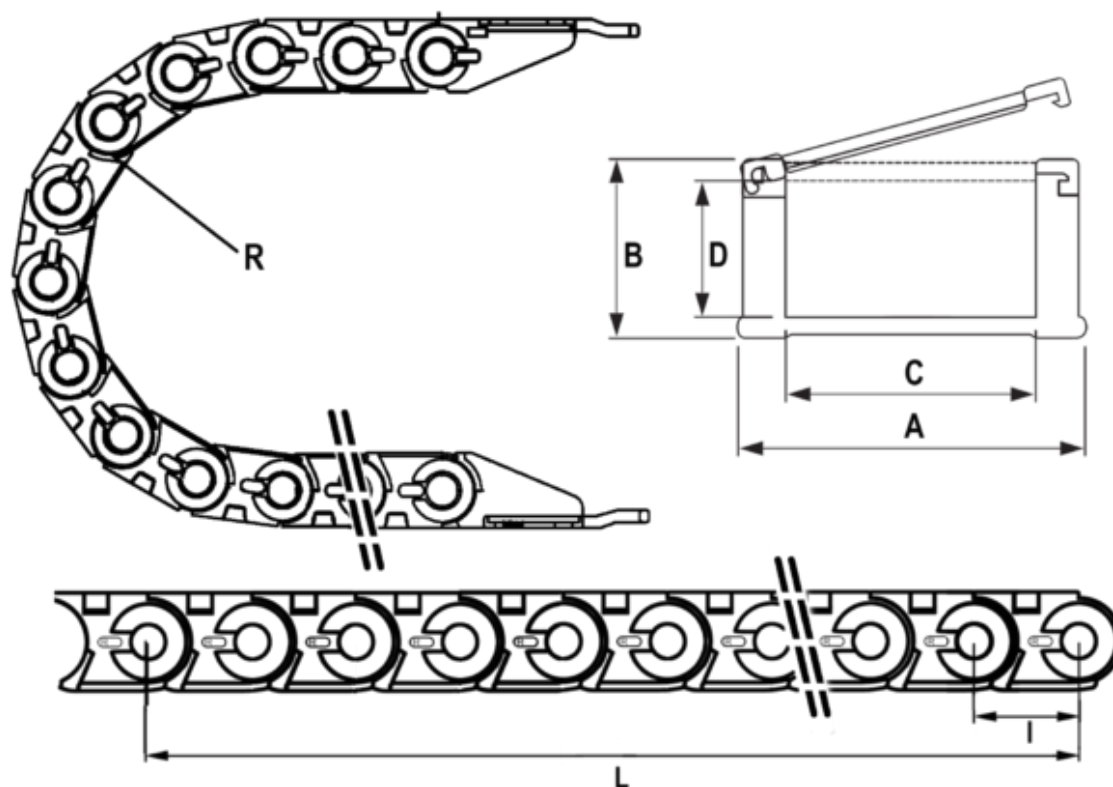

Data Sheet

Article number: 18CPS03327R100
Description: Cable chain, CPS MINI
Type CPS033.27.R100-990L (30 LK)

Measures

| | |
|--------------------|---------|
| Full length | = 990mm |
| Inside Height | = 23 |
| Inside Width | = 27 |
| Link Length(Pitch) | = 33 |
| Outside Height | = 31 |
| Outside Width | = 45 |
| Radius | = 100 |